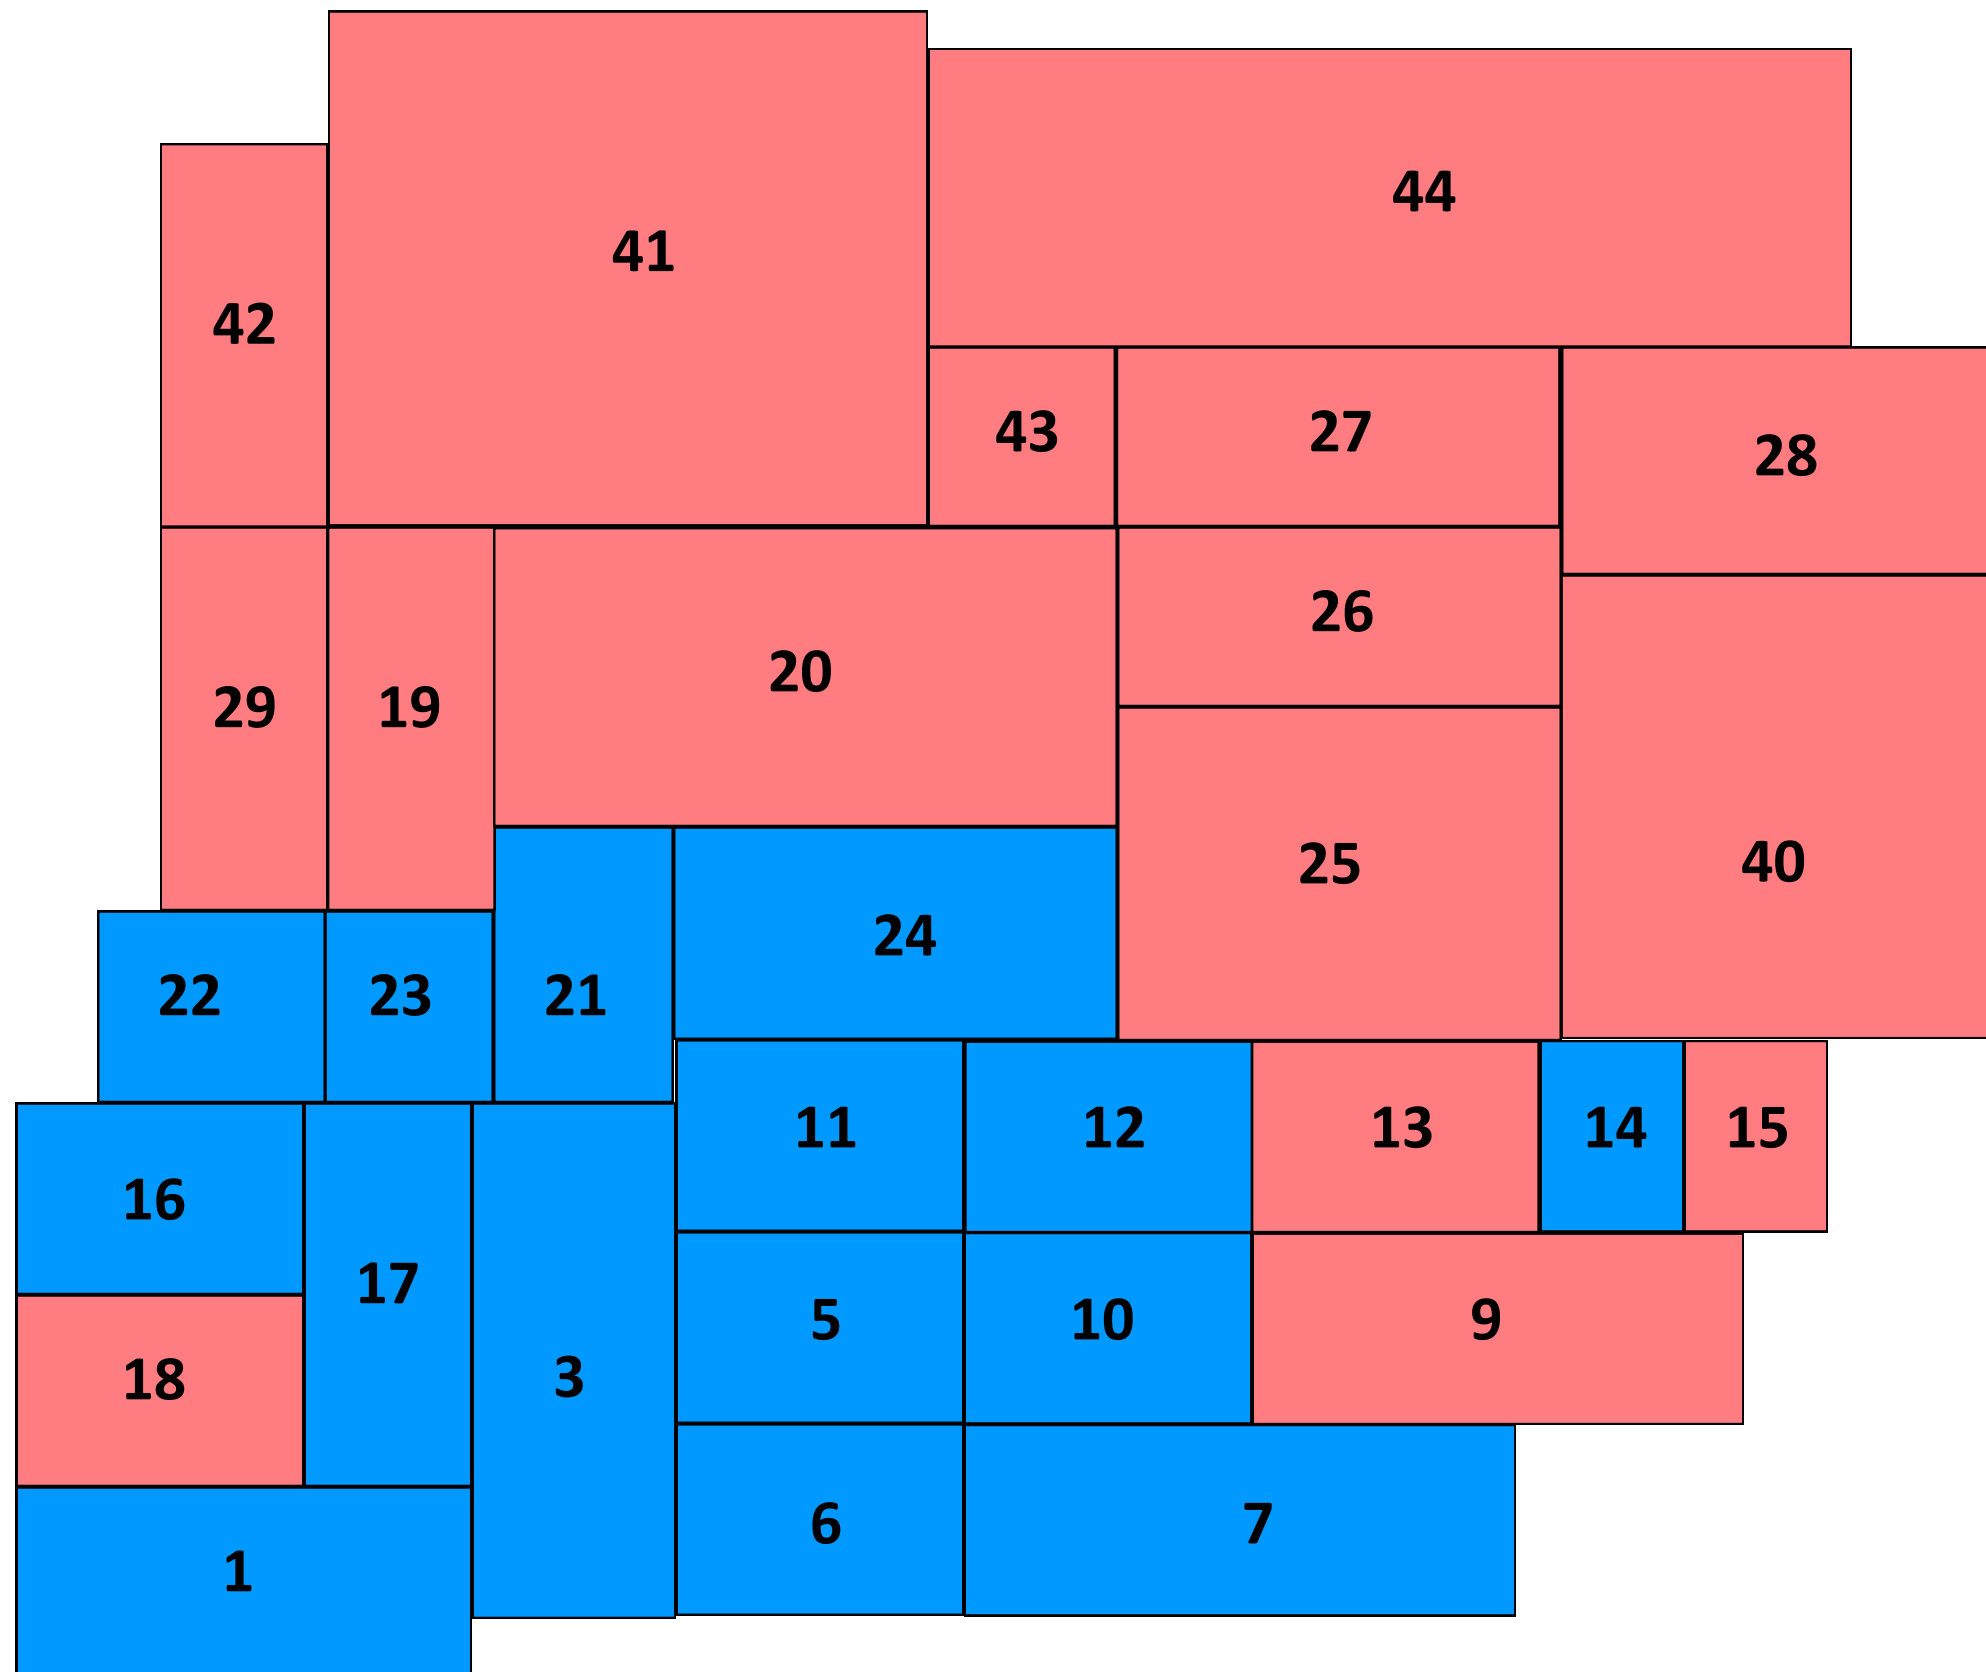

2010 General — City Precincts

State Rep. Dist 72

City Council district

Coffey 1 — 62% Gibson

Caesar 2 — 53% Clere

Price 3 — 55% Gibson

McLaughlin 4 — 53% Clere

Benedetti 5 — 56% Clere

Gahan 6 — 57% Clere

City precincts only

Gibson

4,857

47.95%

Clere

5,273

52.05%