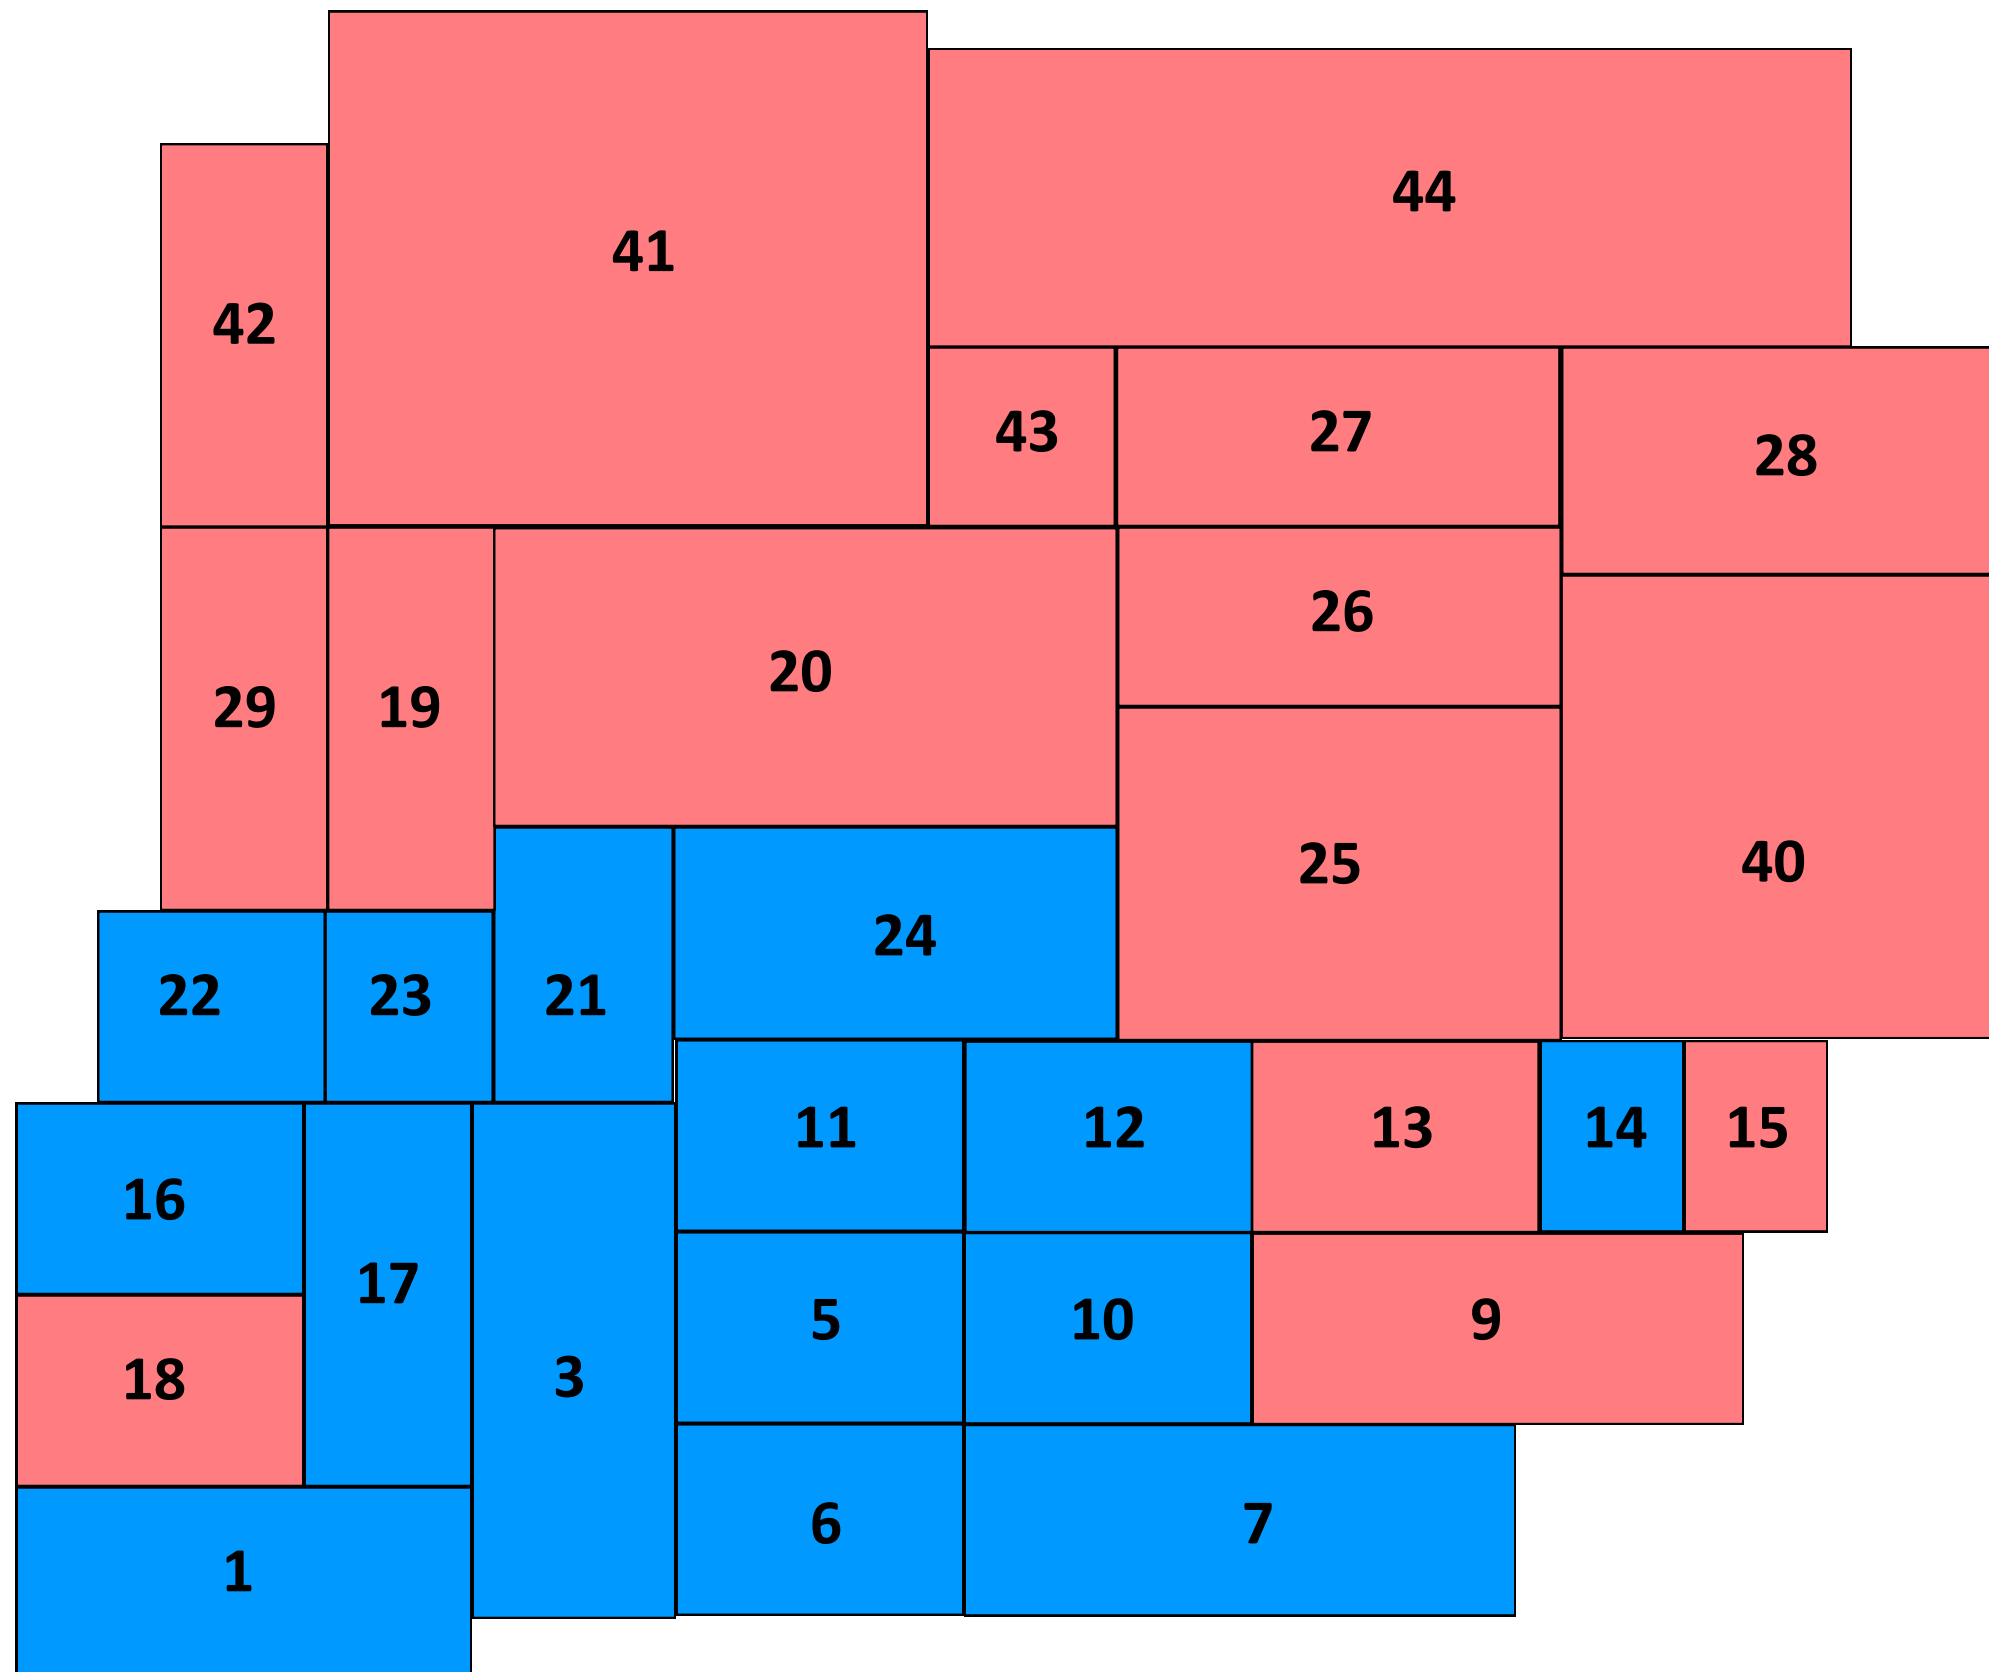

2010 General — City Precincts

State Rep. Dist 72

City Council district

- Coffey 1 — 62% Gibson
- Caesar 2 — 53% Clere
- Price 3 — 55% Gibson
- McLaughlin 4 — 53% Clere
- Benedetti 5 — 56% Clere
- Gahan 6 — 57% Clere

City precincts only

Gibson 4,587 47.95%
Clere 5,273 52.05%